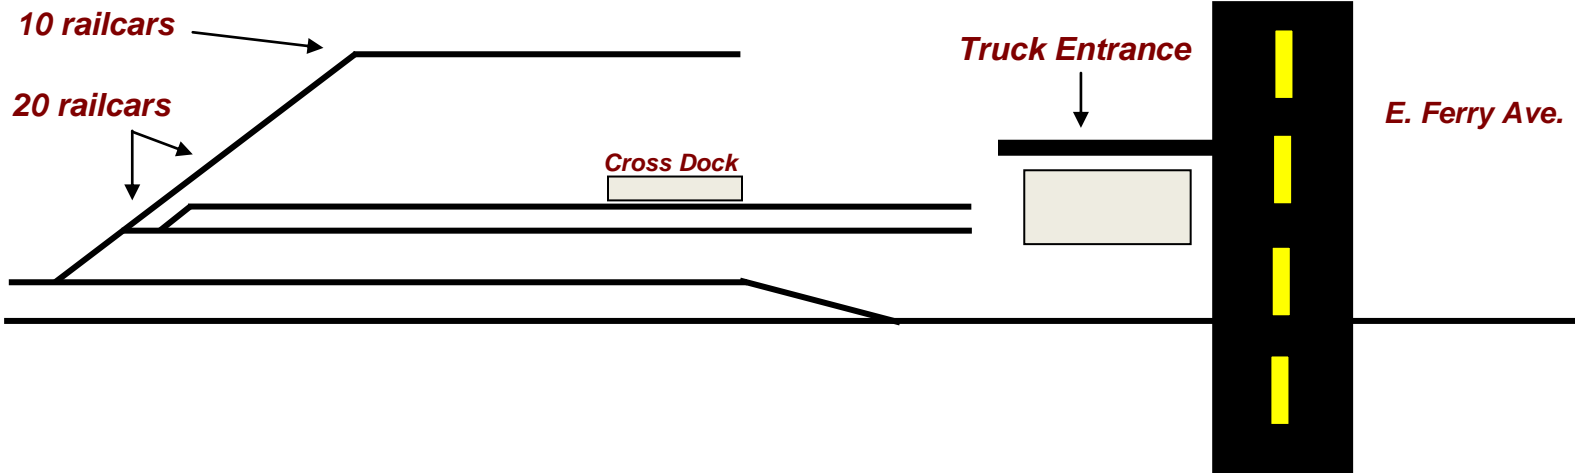

# ***Detroit Transloading Facility – E. Ferry Ave.***

Located on DCON with CN interchange

- Gated / Secured Facility
- Customized Switching Service
- Located a few minutes from Windsor ON Canada
- Excellent Customer Service
- Convenient Access to I-94 & I-75